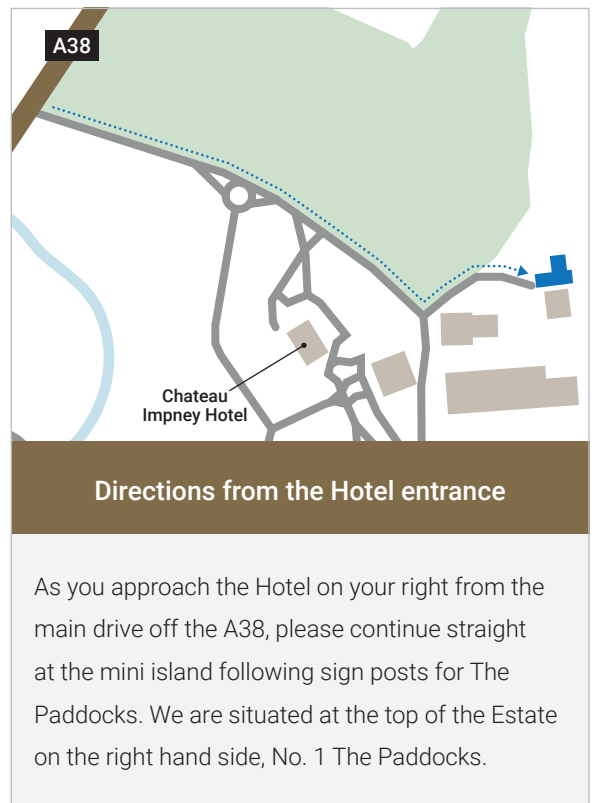

How to find us (we are situated in the grounds of Chateau Impney Hotel/Estate):

By road

From junction 5 of the M5, follow the A38 towards Droitwich Spa and Worcester for approximately five minutes. You'll see signs directing you to the Chateau Impney Hotel.

By rail

The nearest train station is Droitwich Spa, which is just over a mile from the Chateau Impney Hotel.

Parking

Visitor parking is at the front of our office (visitor spaces are the spaces closest to the office).